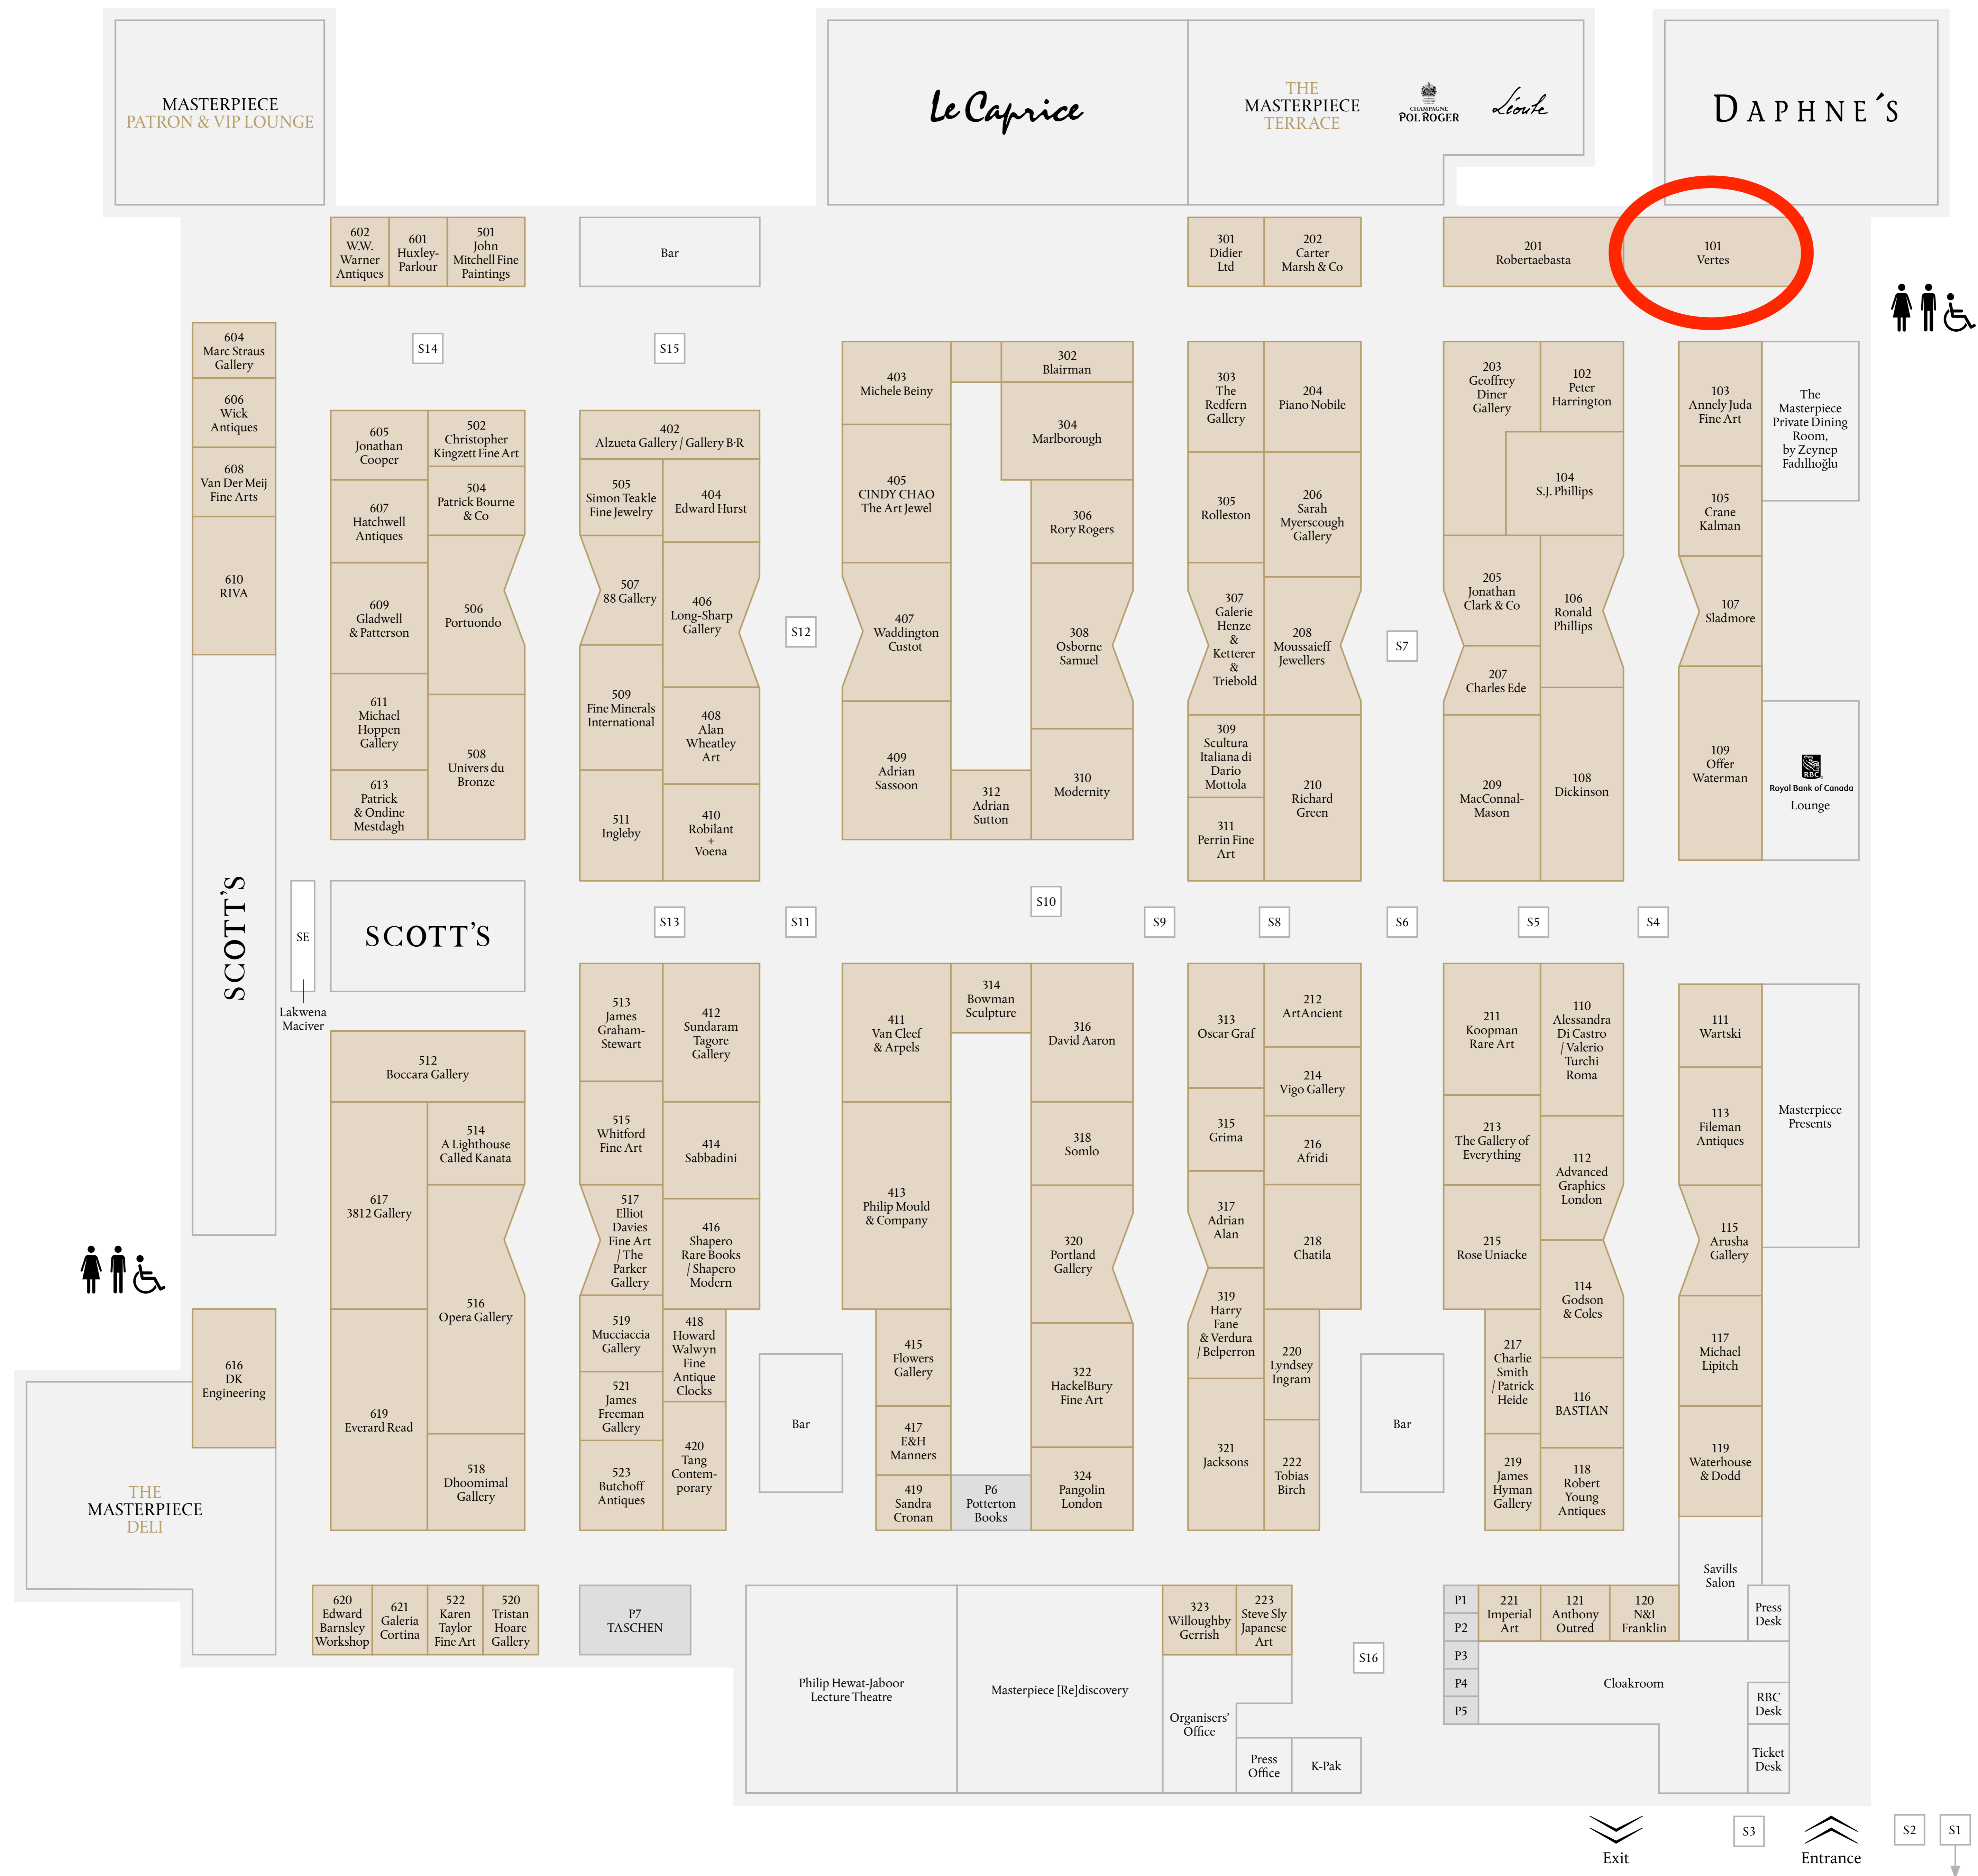

MASTERPIECE LONDON FAIR MAP

- Exhibitors**
- A**
 - 514 A Lighthouse Called Kanata
 - 316 David Aaron
 - 112 Advanced Graphics London
 - 216 Afridi
 - 317 Adrian Alan
 - 402 Alzqueta Gallery
 - 212 ArtAncient
 - 115 Arusha Gallery
 - B**
 - 620 Edward Barnsley Workshop
 - 116 BASTIAN
 - 403 Michele Beiny
 - 222 Tobias Birch
 - 302 Blairman
 - 512 Boccarra Gallery
 - 504 Patrick Bourne & Co
 - 314 Bowman Sculpture
 - 523 Butchoff Antiques